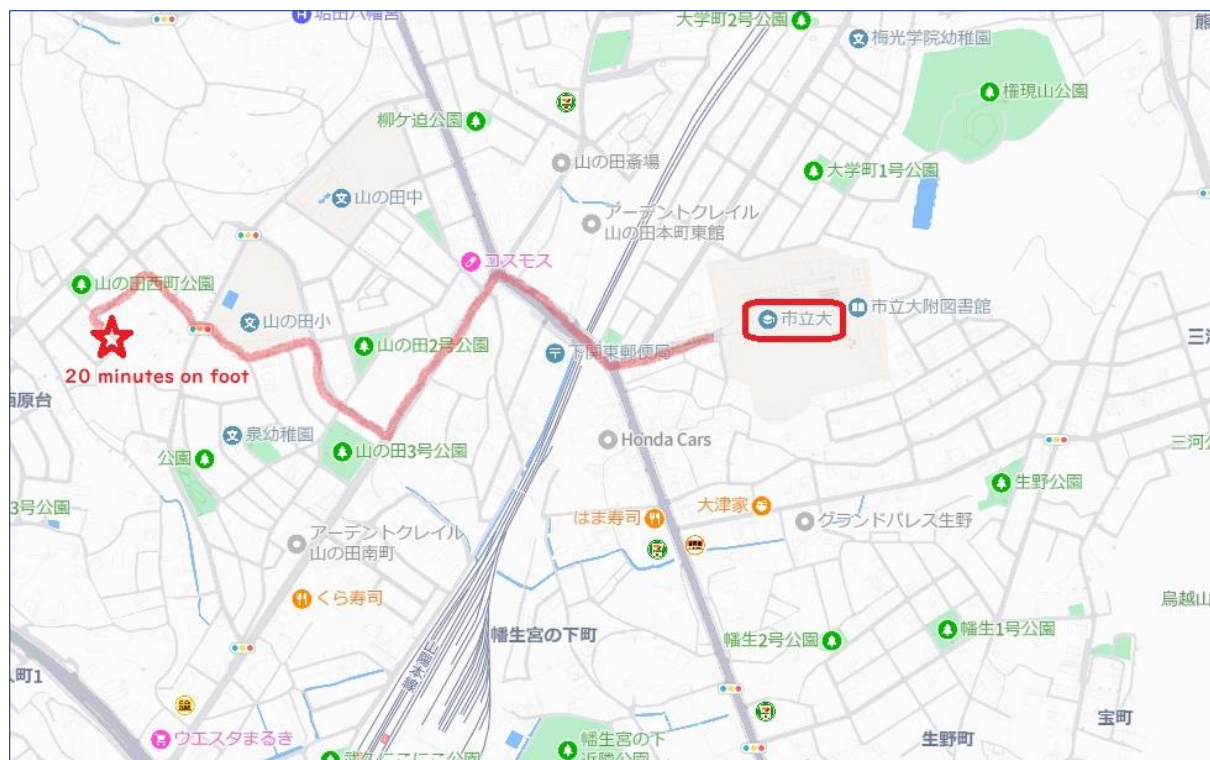

地図 Map

Contact

下関市立大学

山口県下関市大学町二丁目 1 番 1 号

〒751-8510

TEL:0081(0)83-254-8693

FAX.0081(0)83-252-8099

Shimonoseki City University

Daigaku-cho 2-1-1 Shimonoseki city,
Yamaguchi, Prefecture, JAPAN.

Postcode: 751-8510

TEL:0081(0)83-254-8693

FAX.0081(0)83-252-8099

Email: kokusai-mng@eco.shimonoseki-cu.ac.jp

Website: <https://www.shimonoseki-cu.ac.jp>